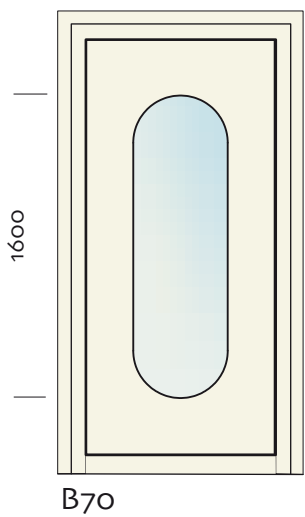

SERIE B / DEURPANEEL VLAK MET GLAS

Paneelserie B
Maat 2210 (2200x1000)
Model B01 enz

1. Opties;
2. breed assortiment glas, niet vervangbaar
   - ook leverbaar volgens eigen ontwerp

Materiaal

Aluminium plaat 1,5 mm

PUR 19 mm

Aluminium plaat 1,5 mm