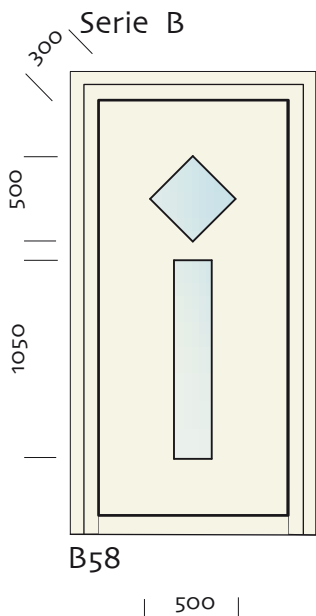

SERIE B / DEURPANEEL VLAK MET GLAS

Paneelserie B
Maat 2210 (2200x1000)
Model B01 enz

1. Opties;
2. breed assortiment glas, niet vervangbaar
   - ook leverbaar volgens eigen ontwerp

Materiaal

Aluminium plaat 1,5 mm

PUR 19 mm

Aluminium plaat 1,5 mm