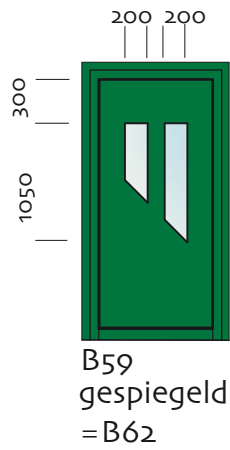

SERIE B / DEURPANEEL VLAK MET GLAS

Paneelserie B
Maat 2210 (2200x1000)
Model B01 enz

1. Opties;
2. breed assortiment glas, niet vervangbaar
   - ook leverbaar volgens eigen ontwerp

Materiaal

Aluminium plaat 1,5 mm

PUR 19 mm

Aluminium plaat 1,5 mm