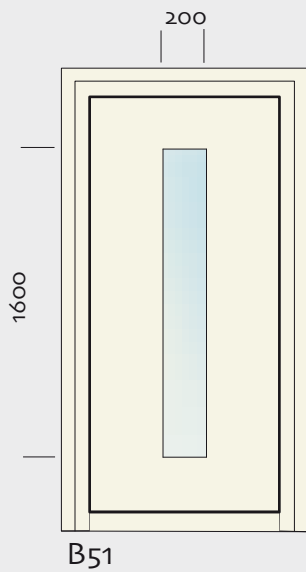

SERIE B / DEURPANEEL VLAK MET GLAS