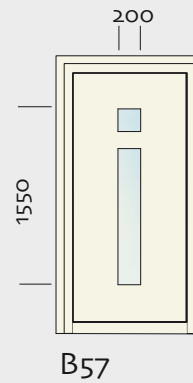

SERIE B / DEURPANEEL VLAK MET GLAS