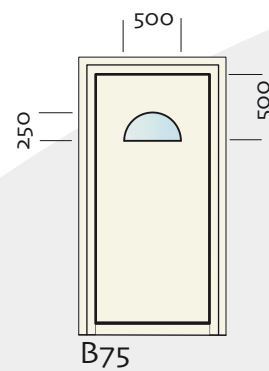

SERIE B / DEURPANEEL VLAK MET GLAS

Paneelserie B
Maat 2210 (2200x1000)
Model B01 enz

1. Opties;
2. breed assortiment glas, niet vervangbaar
   - ook leverbaar volgens eigen ontwerp

Materiaal

Aluminium plaat 1,5 mm

PUR 19 mm

Aluminium plaat 1,5 mm