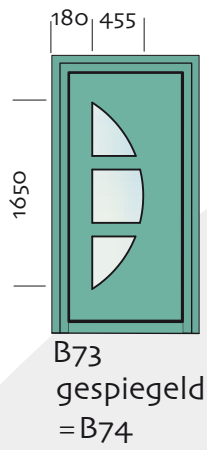

SERIE B / DEURPANEEL VLAK MET GLAS

Paneelserie B
Maat 2210 (2200x1000)
Model B01 enz

1. Opties;
2. breed assortiment glas, niet vervangbaar
   - ook leverbaar volgens eigen ontwerp

Materiaal

Aluminium plaat 1,5 mm

PUR 19 mm

Aluminium plaat 1,5 mm