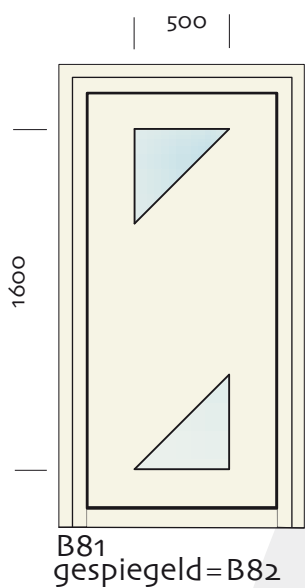

SERIE B / DEURPANEEL VLAK MET GLAS

Paneelserie B
Maat 2210 (2200x1000)
Model B01 enz

1. Opties;
2. breed assortiment glas, niet vervangbaar
   - ook leverbaar volgens eigen ontwerp

Materiaal

Aluminium plaat 1,5 mm

PUR 19 mm

Aluminium plaat 1,5 mm