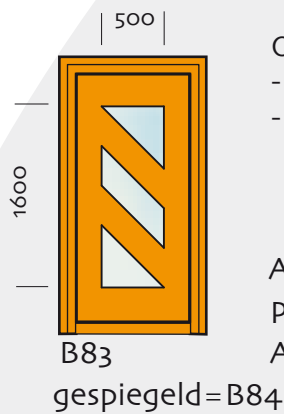

SERIE B / DEURPANEEL VLAK MET GLAS

Paneelserie B
Maat 2210 (2200x1000)
Model B01 enz

1. Opties;
2. breed assortiment glas, niet vervangbaar
   - ook leverbaar volgens eigen ontwerp

Materiaal

Aluminium plaat 1,5 mm

PUR 19 mm

Aluminium plaat 1,5 mm