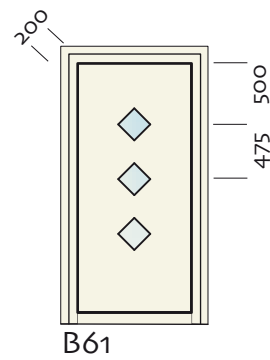

SERIE B / DEURPANEEL VLAK MET GLAS

Paneelserie B
Maat 2210 (2200x1000)
Model B01 enz

1. Opties;
2. breed assortiment glas, niet vervangbaar
   - ook leverbaar volgens eigen ontwerp

Materiaal

Aluminium plaat 1,5 mm

PUR 19 mm

Aluminium plaat 1,5 mm