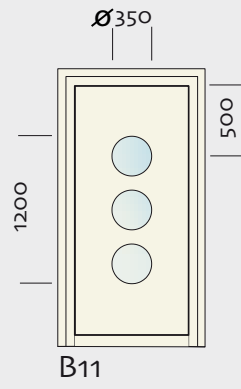

SERIE B / DEURPANEEL VLAK MET GLAS