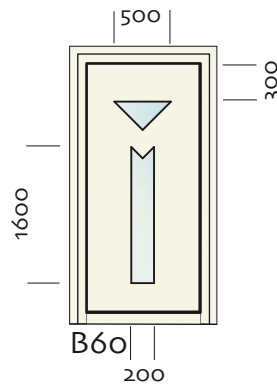

SERIE B / DEURPANEEL VLAK MET GLAS

Paneelserie B
Maat 2210 (2200x1000)
Model B01 enz

1. Opties;
2. breed assortiment glas, niet vervangbaar
   - ook leverbaar volgens eigen ontwerp

Materiaal

Aluminium plaat 1,5 mm

PUR 19 mm

Aluminium plaat 1,5 mm