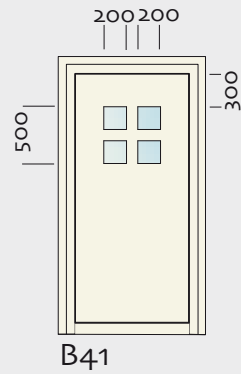

SERIE B / DEURPANEEL VLAK MET GLAS