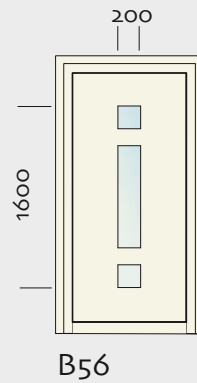

SERIE B / DEURPANEEL VLAK MET GLAS