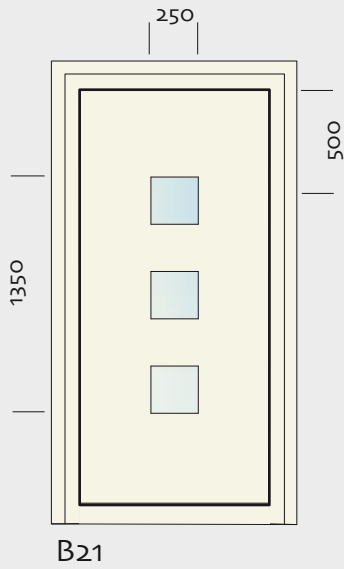

SERIE B / DEURPANEEL VLAK MET GLAS